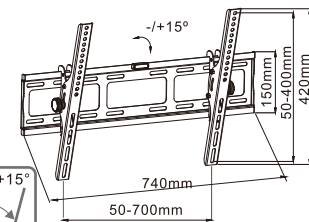

WMS03-33T

- Universal Tilt TV Bracket
- Tilt: -15° - 15°
- Screw locking for safety
- Bubble level includes

WMS05-64T

- Universal Tilt TV Bracket
- Tilt: +/-15°
- Screw locking for safety
- Bubble level includes

WMS03-44T

- Universal Tilt TV Bracket
- Tilt: -15° - 15°
- Screw locking for safety
- Bubble level includes

WMS05-74T

- Universal Tilt TV Bracket
- Tilt: +/-15°
- Screw locking for safety
- Bubble level includes

WMS03-64T

- Universal Tilt TV Bracket
- Tilt: -15° - 15°
- Screw locking for safety
- Bubble level includes