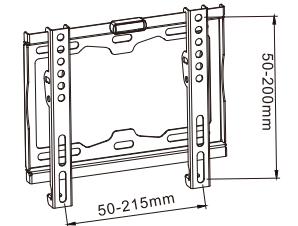

Three bolts fix in the vertical wood wall

WMS16-96F

NEW

WMS16-44T

- Ultra Slim Tilt TV Bracket
- Tilt: 0 to 15°
- Smart Locking system
- Bubble level includes

NEW

WMS16-64T

- Ultra Slim Tilt TV Bracket
- Tilt: 0 to 15°
- Smart Locking system
- Bubble level includes

WMS05-44F

- Universal Fixed TV Bracket
- Screw locking for safety
- Bubble level includes

WMS03-33F

- Universal Fixed TV Bracket
- Screw locking for safety
- Bubble level includes

WMS05-64F

- Universal Fixed TV Bracket
- Screw locking for safety
- Bubble level includes

WMS03-44F

- Universal Fixed TV Bracket
- Screw locking for safety
- Bubble level includes

WMS07-22F

- Universal Fixed TV Bracket
- Screw locking for safety
- Bubble level includes

WMS03-64F

- Universal Fixed TV Bracket
- Screw locking for safety
- Bubble level includes

WMS07-44F

- Universal Fixed TV Bracket
- Screw locking for safety
- Bubble level includes

WMS07-64F

- Universal Fixed TV Bracket
- Screw locking for safety
- Bubble level includes

600X400 MAX 50Kg 32"-65" 23mm