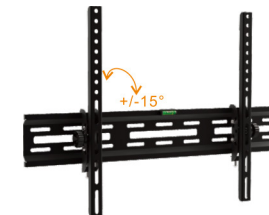

WMS03-64T

- Universal Tilt TV Bracket
- Tilt: -15° - 15°
- Screw locking for safety
- Bubble level includes