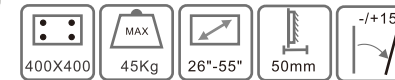

WMS03-33T

- Universal Tilt TV Bracket
- Tilt: -15° - 15°
- Screw locking for safety
- Bubble level includes

WMS05-64T

- Universal Tilt TV Bracket
- Tilt: +/-15°
- Screw locking for safety
- Bubble level includes

WMS03-44T

- Universal Tilt TV Bracket
- Tilt: -15° - 15°
- Screw locking for safety
- Bubble level includes

WMS05-74T

- Universal Tilt TV Bracket
- Tilt: +/-15°
- Screw locking for safety
- Bubble level includes