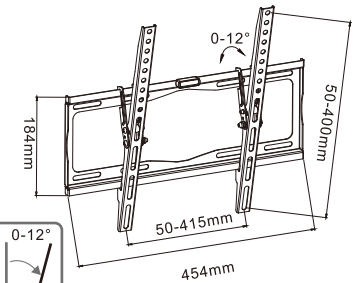

WMS07-22T

- Universal Tilt TV Bracket
- Tilt: 0 to +12°
- Screw locking for safety
- Bubble level includes

200X200 MAX 35Kg 14"-40" 30mm 0-12°

WMS09-22F

- Universal Fixed TV Bracket
- Smart Locking system, which means pulling the cord can either lock or unlock the TV in the bracket
- Low-Profile (Super Slim)

200X200 MAX 35Kg 14"-40" 11mm

WMS07-44T

- Universal Tilt TV Bracket
- Tilt: 0 to 12°
- Screw locking for safety
- Bubble level includes

400X400 MAX 45Kg 26"-55" 30mm 0-12°

WMS07-64T

- Universal Tilt TV Bracket
- Tilt: 0 to 12°
- Screw locking for safety
- Bubble level includes

WMS03-22T

- Universal Tilt TV Bracket
- Tilt: -15° - 15°
- Screw locking for safety
- Bubble level includes

WMS05-44T

- Universal Tilt TV Bracket
- Tilt: +/-15°
- Screw locking for safety
- Bubble level includes

WMS03-33T

- Universal Tilt TV Bracket
- Tilt: -15° - 15°
- Screw locking for safety
- Bubble level includes

WMS05-64T

- Universal Tilt TV Bracket
- Tilt: +/-15°
- Screw locking for safety
- Bubble level includes