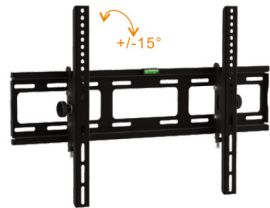

WMS03-22T

- Universal Tilt TV Bracket
- Tilt: -15° - 15°
- Screw locking for safety
- Bubble level includes

WMS05-44T

- Universal Tilt TV Bracket
- Tilt: +/-15°
- Screw locking for safety
- Bubble level includes

WMS03-33T

- Universal Tilt TV Bracket
- Tilt: -15° - 15°
- Screw locking for safety
- Bubble level includes

WMS05-64T

- Universal Tilt TV Bracket
- Tilt: +/-15°
- Screw locking for safety
- Bubble level includes