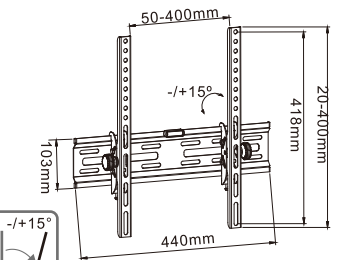

WMS03-33T

- Universal Tilt TV Bracket
- Tilt: -15° - 15°
- Screw locking for safety
- Bubble level includes

WMS05-64T

- Universal Tilt TV Bracket
- Tilt: +/-15°
- Screw locking for safety
- Bubble level includes

WMS03-44T

- Universal Tilt TV Bracket
- Tilt: -15° - 15°
- Screw locking for safety
- Bubble level includes

WMS05-74T

- Universal Tilt TV Bracket
- Tilt: +/-15°
- Screw locking for safety
- Bubble level includes