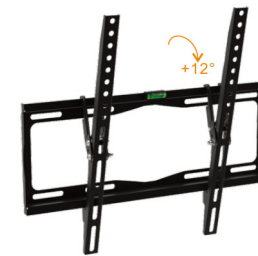

WMS07-22T

- Universal Tilt TV Bracket
- Tilt: 0 to +12°
- Screw locking for safety
- Bubble level includes

200X200 MAX 35Kg 14"-40" 30mm 0-12°

WMS09-22F

- Universal Fixed TV Bracket
- Smart Locking system, which means pulling the cord can either lock or unlock the TV in the bracket
- Low-Profile (Super Slim)

200X200 MAX 35Kg 14"-40" 11mm

WMS07-44T

- Universal Tilt TV Bracket
- Tilt: 0 to 12°
- Screw locking for safety
- Bubble level includes

400X400 MAX 45Kg 26"-55" 30mm 0-12°

WMS07-64T

- Universal Tilt TV Bracket
- Tilt: 0 to 12°
- Screw locking for safety
- Bubble level includes