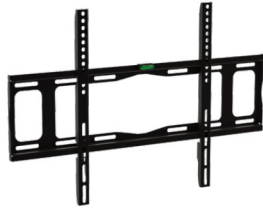

WMS05-44F

- Universal Fixed TV Bracket
- Screw locking for safety
- Bubble level includes

WMS03-33F

- Universal Fixed TV Bracket
- Screw locking for safety
- Bubble level includes

WMS05-64F

- Universal Fixed TV Bracket
- Screw locking for safety
- Bubble level includes

WMS03-44F

- Universal Fixed TV Bracket
- Screw locking for safety
- Bubble level includes

WMS07-22F

- Universal Fixed TV Bracket
- Screw locking for safety
- Bubble level includes

WMS03-64F

- Universal Fixed TV Bracket
- Screw locking for safety
- Bubble level includes

WMS07-44F

- Universal Fixed TV Bracket
- Screw locking for safety
- Bubble level includes

WMS07-64F

- Universal Fixed TV Bracket
- Screw locking for safety
- Bubble level includes

600X400 MAX 50Kg 32"-65" 23mm

WMS09-44F

- Universal Fixed TV Bracket
- Smart Locking system, which means pulling the cord can either lock or unlock the TV in the bracket
- Low-Profile (Super Slim)

400X400 MAX 45Kg 26"-50" 11mm

WMS08-44F