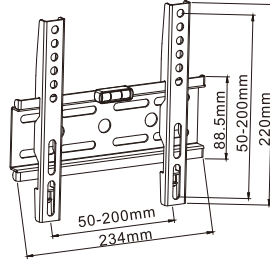

Three bolts fix in the vertical wood wall

WMS16-96F

NEW

WMS16-44T

- Ultra Slim Tilt TV Bracket
- Tilt: 0 to 15°
- Smart Locking system
- Bubble level includes

NEW

WMS16-64T

- Ultra Slim Tilt TV Bracket
- Tilt: 0 to 15°
- Smart Locking system
- Bubble level includes

NEW

WMS16-44F

- Ultra Slim Fixed TV Bracket
- Smart Locking system
- Bubble level includes

NEW

WMS16-64F

- Ultra Slim Fixed TV Bracket
- Smart Locking system
- Bubble level includes

WMS03-22F

- Universal Fixed TV Bracket
- Screw locking for safety
- Bubble level includes

WMS05-44F

- Universal Fixed TV Bracket
- Screw locking for safety
- Bubble level includes

WMS03-33F

- Universal Fixed TV Bracket
- Screw locking for safety
- Bubble level includes

WMS05-64F

- Universal Fixed TV Bracket
- Screw locking for safety
- Bubble level includes