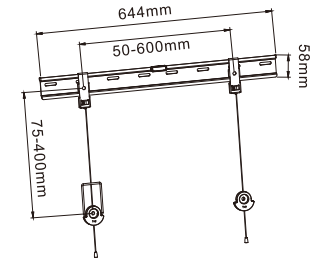

- Universal Fixed TV Bracket
- Smart Locking system, which means pulling the cord can either lock or unlock the TV in the bracket
- Bubble level includes

400X400 MAX 40Kg 26"-55" 28mm

WMS09-64F

- Universal Fixed TV Bracket
- Smart Locking system, which means pulling the cord can either lock or unlock the TV in the bracket
- Low-Profile (Super Slim)

600X400 MAX 50Kg 32"-70" 11mm

WMS08-64F

- Universal Fixed TV Bracket
- Smart Locking system, which means pulling the cord can either lock or unlock the TV in the bracket
- Bubble level includes

600X400 MAX 40Kg 32"-65" 28mm