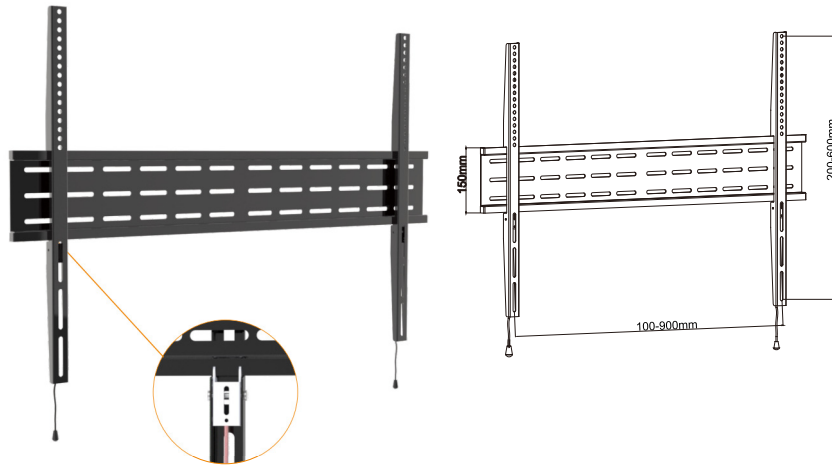

Universal X-Large TV Mounts

NEW

Features:

- 1 Ultra-Slim Design
- 2 Smart locking system, pulling the cord can either lock or unlock the TV in the bracket. This makes life easy when connecting cables or moving the bracket
- 3 Three-line holes design, so that three bolts can be fixed in the vertical wood wall in proper distance each bolt.

Three bolts fix in the vertical wood wall

WMS16-96F

NEW

WMS16-44T

- Ultra Slim Tilt TV Bracket
- Tilt: 0 to 15°
- Smart Locking system
- Bubble level includes

NEW

WMS16-64T

- Ultra Slim Tilt TV Bracket
- Tilt: 0 to 15°
- Smart Locking system
- Bubble level includes

NEW

WMS16-44F

- Ultra Slim Fixed TV Bracket
- Smart Locking system
- Bubble level includes

NEW

WMS16-64F

- Ultra Slim Fixed TV Bracket
- Smart Locking system
- Bubble level includes

WMS03-22F

- Universal Fixed TV Bracket
- Screw locking for safety
- Bubble level includes

WMS07-22T

- Universal Tilt TV Bracket
- Tilt: 0 to +12°
- Screw locking for safety
- Bubble level includes

200X200 MAX 35Kg 14"-40" 30mm 0-12°

WMS09-22F

- Universal Fixed TV Bracket
- Smart Locking system, which means pulling the cord can either lock or unlock the TV in the bracket
- Low-Profile (Super Slim)