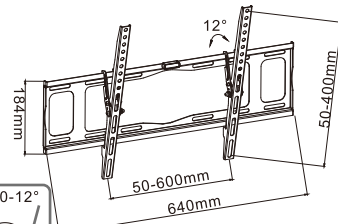

WMS07-22T

- Universal Tilt TV Bracket
- Tilt: 0 to +12°
- Screw locking for safety
- Bubble level includes

200X200 MAX 35Kg 14"-40" 30mm 0-12°

WMS09-22F

- Universal Fixed TV Bracket
- Smart Locking system, which means pulling the cord can either lock or unlock the TV in the bracket
- Low-Profile (Super Slim)

200X200 MAX 35Kg 14"-40" 11mm

WMS07-44T

- Universal Tilt TV Bracket
- Tilt: 0 to 12°
- Screw locking for safety
- Bubble level includes

400X400 MAX 45Kg 26"-55" 30mm 0-12°

WMS07-64T

- Universal Tilt TV Bracket
- Tilt: 0 to 12°
- Screw locking for safety
- Bubble level includes

WMS03-22T

- Universal Tilt TV Bracket
- Tilt: -15° - 15°
- Screw locking for safety
- Bubble level includes

WMS05-44T

- Universal Tilt TV Bracket
- Tilt: +/-15°
- Screw locking for safety
- Bubble level includes