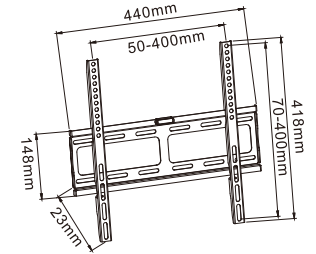

- Universal Fixed TV Bracket
- Screw locking for safety
- Bubble level includes

- Universal Fixed TV Bracket
- Screw locking for safety
- Bubble level includes