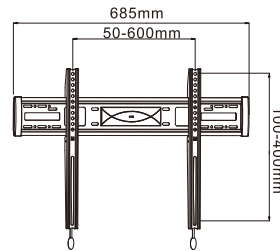

600X400 MAX 50Kg 32"-70" 11mm

WMS08-64F

- Universal Fixed TV Bracket
- Smart Locking system, which means pulling the cord can either lock or unlock the TV in the bracket
- Bubble level includes

600X400 MAX 40Kg 32"-65" 28mm

WMS07-22T

- Universal Tilt TV Bracket
- Tilt: 0 to +12°
- Screw locking for safety
- Bubble level includes

200X200 MAX 35Kg 14"-40" 30mm 0-12°

WMS09-22F

- Universal Fixed TV Bracket
- Smart Locking system, which means pulling the cord can either lock or unlock the TV in the bracket
- Low-Profile (Super Slim)

200X200 MAX 35Kg 14"-40" 11mm

WMS07-44T

- Universal Tilt TV Bracket
- Tilt: 0 to 12°
- Screw locking for safety
- Bubble level includes

400X400 MAX 45Kg 26"-55" 30mm 0-12°

WMS07-64T

- Universal Tilt TV Bracket
- Tilt: 0 to 12°
- Screw locking for safety
- Bubble level includes