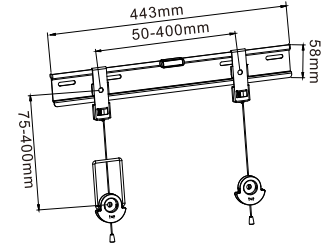

WMS07-44F

- Universal Fixed TV Bracket
- Screw locking for safety
- Bubble level includes

WMS07-64F

- Universal Fixed TV Bracket
- Screw locking for safety
- Bubble level includes

600X400 MAX 50Kg 32"-65" 23mm

WMS09-44F

- Universal Fixed TV Bracket
- Smart Locking system, which means pulling the cord can either lock or unlock the TV in the bracket
- Low-Profile (Super Slim)

400X400 MAX 45Kg 26"-50" 11mm

WMS08-44F

- Universal Fixed TV Bracket
- Smart Locking system, which means pulling the cord can either lock or unlock the TV in the bracket
- Bubble level includes

400X400 MAX 40Kg 26"-55" 28mm

WMS09-64F

- Universal Fixed TV Bracket
- Smart Locking system, which means pulling the cord can either lock or unlock the TV in the bracket
- Low-Profile (Super Slim)