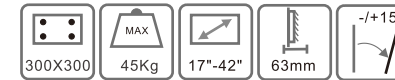

200X200 MAX 35Kg 14"-40" 11mm

WMS07-44T

- Universal Tilt TV Bracket
- Tilt: 0 to 12°
- Screw locking for safety
- Bubble level includes

400X400 MAX 45Kg 26"-55" 30mm 0-12°

WMS07-64T

- Universal Tilt TV Bracket
- Tilt: 0 to 12°
- Screw locking for safety
- Bubble level includes

WMS03-22T

- Universal Tilt TV Bracket
- Tilt: -15° - 15°
- Screw locking for safety
- Bubble level includes

WMS05-44T

- Universal Tilt TV Bracket
- Tilt: +/-15°
- Screw locking for safety
- Bubble level includes

WMS03-33T

- Universal Tilt TV Bracket
- Tilt: -15° - 15°
- Screw locking for safety
- Bubble level includes

WMS05-64T

- Universal Tilt TV Bracket
- Tilt: +/-15°
- Screw locking for safety
- Bubble level includes