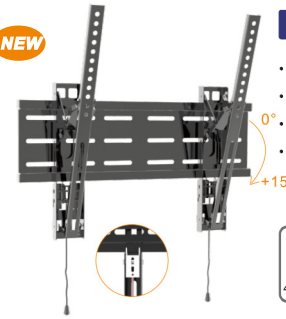

Universal X-Large TV Mounts

NEW

Features:

- 1 Ultra-Slim Design
- 2 Smart locking system, pulling the cord can either lock or unlock the TV in the bracket. This makes life easy when connecting cables or moving the bracket
- 3 Three-line holes design, so that three bolts can be fixed in the vertical wood wall in proper distance each bolt.

Three bolts fix in the vertical wood wall

WMS16-96F

NEW

WMS16-44T

- Ultra Slim Tilt TV Bracket
- Tilt: 0 to 15°
- Smart Locking system
- Bubble level includes

NEW

WMS16-64T

- Ultra Slim Tilt TV Bracket
- Tilt: 0 to 15°
- Smart Locking system
- Bubble level includes

NEW

WMS16-44F

- Ultra Slim Fixed TV Bracket
- Smart Locking system
- Bubble level includes

NEW

WMS16-64F

- Ultra Slim Fixed TV Bracket
- Smart Locking system
- Bubble level includes

WMS03-22F

- Universal Fixed TV Bracket
- Screw locking for safety
- Bubble level includes

WMS07-22T

- Universal Tilt TV Bracket
- Tilt: 0 to +12°
- Screw locking for safety
- Bubble level includes

200X200 MAX 35Kg 14"-40" 30mm 0-12°

WMS09-22F

- Universal Fixed TV Bracket
- Smart Locking system, which means pulling the cord can either lock or unlock the TV in the bracket
- Low-Profile (Super Slim)