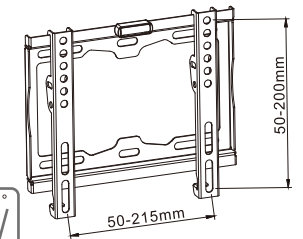

600X400 MAX 50Kg 32"-70" 11mm

WMS08-64F

- Universal Fixed TV Bracket
- Smart Locking system, which means pulling the cord can either lock or unlock the TV in the bracket
- Bubble level includes

600X400 MAX 40Kg 32"-65" 28mm

WMS07-22T

- Universal Tilt TV Bracket
- Tilt: 0 to +12°
- Screw locking for safety
- Bubble level includes

200X200 MAX 35Kg 14"-40" 30mm 0-12°

WMS09-22F

- Universal Fixed TV Bracket
- Smart Locking system, which means pulling the cord can either lock or unlock the TV in the bracket
- Low-Profile (Super Slim)

200X200 MAX 35Kg 14"-40" 11mm

WMS07-44T

- Universal Tilt TV Bracket
- Tilt: 0 to 12°
- Screw locking for safety
- Bubble level includes

400X400 MAX 45Kg 26"-55" 30mm 0-12°

WMS07-64T

- Universal Tilt TV Bracket
- Tilt: 0 to 12°
- Screw locking for safety
- Bubble level includes