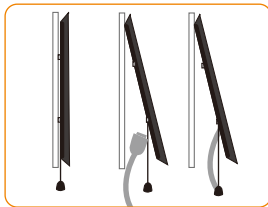

Universal X-Large TV Mounts

NEW

Features:

- 1 Ultra-Slim Design
- 2 Smart locking system, pulling the cord can either lock or unlock the TV in the bracket. This makes life easy when connecting cables or moving the bracket
- 3 Three-line holes design, so that three bolts can be fixed in the vertical wood wall in proper distance each bolt.

Three bolts fix in the vertical wood wall

WMS16-96F

NEW

WMS16-44T

- Ultra Slim Tilt TV Bracket
- Tilt: 0 to 15°
- Smart Locking system
- Bubble level includes

NEW

WMS16-64T

- Ultra Slim Tilt TV Bracket
- Tilt: 0 to 15°
- Smart Locking system
- Bubble level includes

NEW

WMS16-44F

- Ultra Slim Fixed TV Bracket
- Smart Locking system
- Bubble level includes

NEW

WMS16-64F

- Ultra Slim Fixed TV Bracket
- Smart Locking system
- Bubble level includes

WMS03-22F

- Universal Fixed TV Bracket
- Screw locking for safety
- Bubble level includes

WMS03-64T

- Universal Tilt TV Bracket
- Tilt: -15° - 15°
- Screw locking for safety
- Bubble level includes