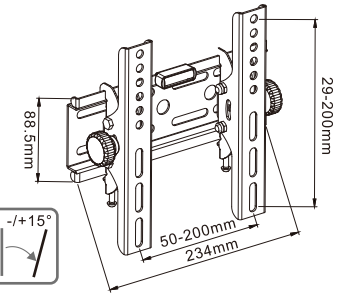

WMS07-22T

- Universal Tilt TV Bracket
- Tilt: 0 to +12°
- Screw locking for safety
- Bubble level includes

200X200 MAX 35Kg 14"-40" 30mm 0-12°

WMS09-22F

- Universal Fixed TV Bracket
- Smart Locking system, which means pulling the cord can either lock or unlock the TV in the bracket
- Low-Profile (Super Slim)

200X200 MAX 35Kg 14"-40" 11mm

WMS07-44T

- Universal Tilt TV Bracket
- Tilt: 0 to 12°
- Screw locking for safety
- Bubble level includes

400X400 MAX 45Kg 26"-55" 30mm 0-12°

WMS07-64T

- Universal Tilt TV Bracket
- Tilt: 0 to 12°
- Screw locking for safety
- Bubble level includes

WMS03-22T

- Universal Tilt TV Bracket
- Tilt: -15° - 15°
- Screw locking for safety
- Bubble level includes

WMS05-44T

- Universal Tilt TV Bracket
- Tilt: +/-15°
- Screw locking for safety
- Bubble level includes

WMS03-33T

- Universal Tilt TV Bracket
- Tilt: -15° - 15°
- Screw locking for safety
- Bubble level includes

WMS05-64T

- Universal Tilt TV Bracket
- Tilt: +/-15°
- Screw locking for safety
- Bubble level includes