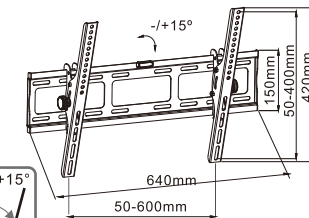

WMS03-22T

- Universal Tilt TV Bracket
- Tilt: -15° - 15°
- Screw locking for safety
- Bubble level includes

WMS05-44T

- Universal Tilt TV Bracket
- Tilt: +/-15°
- Screw locking for safety
- Bubble level includes

WMS03-33T

- Universal Tilt TV Bracket
- Tilt: -15° - 15°
- Screw locking for safety
- Bubble level includes

WMS05-64T

- Universal Tilt TV Bracket
- Tilt: +/-15°
- Screw locking for safety
- Bubble level includes

WMS03-44T

- Universal Tilt TV Bracket
- Tilt: -15° - 15°
- Screw locking for safety
- Bubble level includes

WMS05-74T

- Universal Tilt TV Bracket
- Tilt: +/-15°
- Screw locking for safety
- Bubble level includes