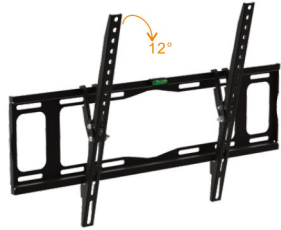

WMS07-22T

- Universal Tilt TV Bracket
- Tilt: 0 to +12°
- Screw locking for safety
- Bubble level includes

200X200 MAX 35Kg 14"-40" 30mm 0-12°

WMS09-22F

- Universal Fixed TV Bracket
- Smart Locking system, which means pulling the cord can either lock or unlock the TV in the bracket
- Low-Profile (Super Slim)

200X200 MAX 35Kg 14"-40" 11mm

WMS07-44T

- Universal Tilt TV Bracket
- Tilt: 0 to 12°
- Screw locking for safety
- Bubble level includes

400X400 MAX 45Kg 26"-55" 30mm 0-12°

WMS07-64T

- Universal Tilt TV Bracket
- Tilt: 0 to 12°
- Screw locking for safety
- Bubble level includes

WMS03-22T

- Universal Tilt TV Bracket
- Tilt: -15° - 15°
- Screw locking for safety
- Bubble level includes

WMS05-44T

- Universal Tilt TV Bracket
- Tilt: +/-15°
- Screw locking for safety
- Bubble level includes