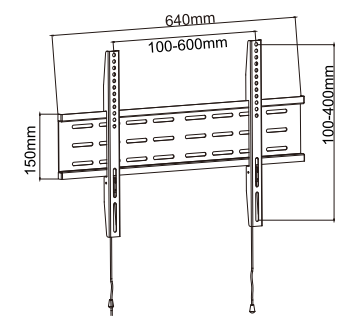

Three bolts fix in the vertical wood wall

WMS16-96F

NEW

WMS16-44T

- Ultra Slim Tilt TV Bracket
- Tilt: 0 to 15°
- Smart Locking system
- Bubble level includes

NEW

WMS16-64T

- Ultra Slim Tilt TV Bracket
- Tilt: 0 to 15°
- Smart Locking system
- Bubble level includes

NEW

WMS16-44F

- Ultra Slim Fixed TV Bracket
- Smart Locking system
- Bubble level includes

NEW

WMS16-64F

- Ultra Slim Fixed TV Bracket
- Smart Locking system
- Bubble level includes

WMS03-22F

- Universal Fixed TV Bracket
- Screw locking for safety
- Bubble level includes

WMS05-44F

- Universal Fixed TV Bracket
- Screw locking for safety
- Bubble level includes

WMS03-33F

- Universal Fixed TV Bracket
- Screw locking for safety
- Bubble level includes

WMS05-64F

- Universal Fixed TV Bracket
- Screw locking for safety
- Bubble level includes