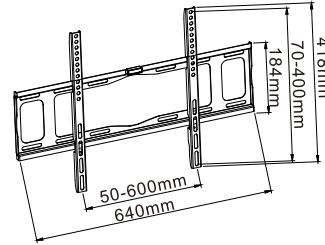

WMS07-44F

- Universal Fixed TV Bracket
- Screw locking for safety
- Bubble level includes

WMS07-64F

- Universal Fixed TV Bracket
- Screw locking for safety
- Bubble level includes

600X400 MAX 50Kg 32"-65" 23mm

WMS09-44F

- Universal Fixed TV Bracket
- Smart Locking system, which means pulling the cord can either lock or unlock the TV in the bracket
- Low-Profile (Super Slim)

400X400 MAX 45Kg 26"-50" 11mm

WMS08-44F