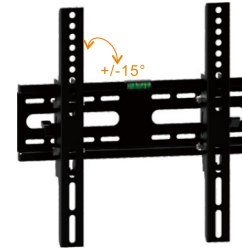

WMS03-22T

- Universal Tilt TV Bracket
- Tilt: -15° - 15°
- Screw locking for safety
- Bubble level includes

WMS05-44T

- Universal Tilt TV Bracket
- Tilt: +/-15°
- Screw locking for safety
- Bubble level includes

WMS03-33T

- Universal Tilt TV Bracket
- Tilt: -15° - 15°
- Screw locking for safety
- Bubble level includes

WMS05-64T

- Universal Tilt TV Bracket
- Tilt: +/-15°
- Screw locking for safety
- Bubble level includes