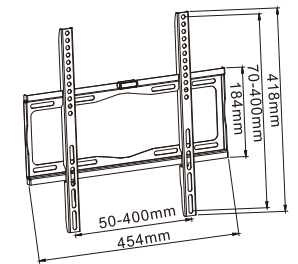

WMS03-44F

- Universal Fixed TV Bracket
- Screw locking for safety
- Bubble level includes

WMS07-22F

- Universal Fixed TV Bracket
- Screw locking for safety
- Bubble level includes

WMS03-64F

- Universal Fixed TV Bracket
- Screw locking for safety
- Bubble level includes

WMS07-44F

- Universal Fixed TV Bracket
- Screw locking for safety
- Bubble level includes

WMS07-64F

- Universal Fixed TV Bracket
- Screw locking for safety
- Bubble level includes

600X400 MAX 50Kg 32"-65" 23mm