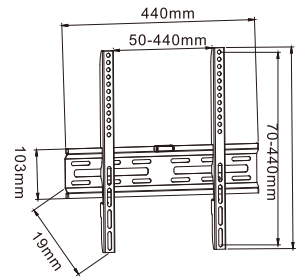

WMS05-44F

- Universal Fixed TV Bracket
- Screw locking for safety
- Bubble level includes

WMS03-33F

- Universal Fixed TV Bracket
- Screw locking for safety
- Bubble level includes

WMS05-64F

- Universal Fixed TV Bracket
- Screw locking for safety
- Bubble level includes

WMS03-44F

- Universal Fixed TV Bracket
- Screw locking for safety
- Bubble level includes

WMS07-22F

- Universal Fixed TV Bracket
- Screw locking for safety
- Bubble level includes

WMS03-64F

- Universal Fixed TV Bracket
- Screw locking for safety
- Bubble level includes