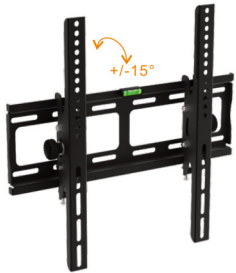

WMS07-22T

- Universal Tilt TV Bracket
- Tilt: 0 to +12°
- Screw locking for safety
- Bubble level includes

200X200 MAX 35Kg 14"-40" 30mm 0-12°

WMS09-22F

- Universal Fixed TV Bracket
- Smart Locking system, which means pulling the cord can either lock or unlock the TV in the bracket
- Low-Profile (Super Slim)

200X200 MAX 35Kg 14"-40" 11mm

WMS07-44T

- Universal Tilt TV Bracket
- Tilt: 0 to 12°
- Screw locking for safety
- Bubble level includes

400X400 MAX 45Kg 26"-55" 30mm 0-12°

WMS07-64T

- Universal Tilt TV Bracket
- Tilt: 0 to 12°
- Screw locking for safety
- Bubble level includes

WMS03-22T

- Universal Tilt TV Bracket
- Tilt: -15° - 15°
- Screw locking for safety
- Bubble level includes

WMS05-44T

- Universal Tilt TV Bracket
- Tilt: +/-15°
- Screw locking for safety
- Bubble level includes