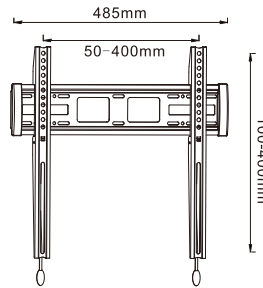

WMS09-44F

- Universal Fixed TV Bracket
- Smart Locking system, which means pulling the cord can either lock or unlock the TV in the bracket
- Low-Profile (Super Slim)

400X400 MAX 45Kg 26"-50" 11mm

WMS08-44F

- Universal Fixed TV Bracket
- Smart Locking system, which means pulling the cord can either lock or unlock the TV in the bracket
- Bubble level includes

400X400 MAX 40Kg 26"-55" 28mm

WMS09-64F

- Universal Fixed TV Bracket
- Smart Locking system, which means pulling the cord can either lock or unlock the TV in the bracket
- Low-Profile (Super Slim)

600X400 MAX 50Kg 32"-70" 11mm

WMS08-64F

- Universal Fixed TV Bracket
- Smart Locking system, which means pulling the cord can either lock or unlock the TV in the bracket
- Bubble level includes

600X400 MAX 40Kg 32"-65" 28mm