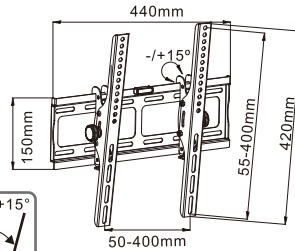

200X200 MAX 35Kg 14"-40" 11mm

WMS07-44T

- Universal Tilt TV Bracket
- Tilt: 0 to 12°
- Screw locking for safety
- Bubble level includes

400X400 MAX 45Kg 26"-55" 30mm 0-12°

WMS07-64T

- Universal Tilt TV Bracket
- Tilt: 0 to 12°
- Screw locking for safety
- Bubble level includes

WMS03-22T

- Universal Tilt TV Bracket
- Tilt: -15° - 15°
- Screw locking for safety
- Bubble level includes

WMS05-44T

- Universal Tilt TV Bracket
- Tilt: +/-15°
- Screw locking for safety
- Bubble level includes

WMS03-33T

- Universal Tilt TV Bracket
- Tilt: -15° - 15°
- Screw locking for safety
- Bubble level includes

WMS05-64T

- Universal Tilt TV Bracket
- Tilt: +/-15°
- Screw locking for safety
- Bubble level includes