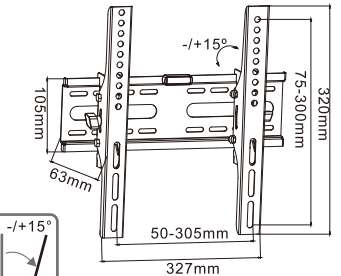

200X200 MAX 35Kg 14"-40" 11mm

WMS07-44T

- Universal Tilt TV Bracket
- Tilt: 0 to 12°
- Screw locking for safety
- Bubble level includes

400X400 MAX 45Kg 26"-55" 30mm 0-12°

WMS07-64T

- Universal Tilt TV Bracket
- Tilt: 0 to 12°
- Screw locking for safety
- Bubble level includes

WMS03-22T

- Universal Tilt TV Bracket
- Tilt: -15° - 15°
- Screw locking for safety
- Bubble level includes

WMS05-44T

- Universal Tilt TV Bracket
- Tilt: +/-15°
- Screw locking for safety
- Bubble level includes

WMS03-33T

- Universal Tilt TV Bracket
- Tilt: -15° - 15°
- Screw locking for safety
- Bubble level includes

WMS05-64T

- Universal Tilt TV Bracket
- Tilt: +/-15°
- Screw locking for safety
- Bubble level includes