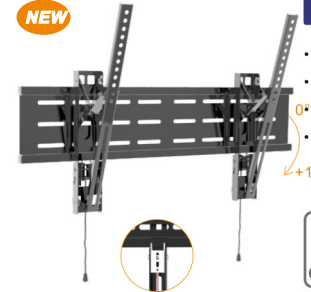

Universal X-Large TV Mounts

NEW

Features:

- 1 Ultra-Slim Design
- 2 Smart locking system, pulling the cord can either lock or unlock the TV in the bracket. This makes life easy when connecting cables or moving the bracket
- 3 Three-line holes design, so that three bolts can be fixed in the vertical wood wall in proper distance each bolt.

Three bolts fix in the vertical wood wall

WMS16-96F

NEW

WMS16-44T

- Ultra Slim Tilt TV Bracket
- Tilt: 0 to 15°
- Smart Locking system
- Bubble level includes

NEW

WMS16-64T

- Ultra Slim Tilt TV Bracket
- Tilt: 0 to 15°
- Smart Locking system
- Bubble level includes

NEW

WMS16-44F

- Ultra Slim Fixed TV Bracket
- Smart Locking system
- Bubble level includes

NEW

WMS16-64F

- Ultra Slim Fixed TV Bracket
- Smart Locking system
- Bubble level includes

WMS03-22F

- Universal Fixed TV Bracket
- Screw locking for safety
- Bubble level includes

WMS07-22T

- Universal Tilt TV Bracket
- Tilt: 0 to +12°
- Screw locking for safety
- Bubble level includes

200X200 MAX 35Kg 14"-40" 30mm 0-12°

WMS09-22F

- Universal Fixed TV Bracket
- Smart Locking system, which means pulling the cord can either lock or unlock the TV in the bracket
- Low-Profile (Super Slim)