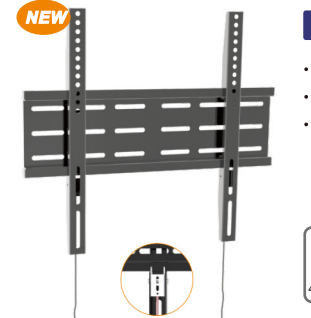

Universal X-Large TV Mounts

NEW

Features:

- 1 Ultra-Slim Design
- 2 Smart locking system, pulling the cord can either lock or unlock the TV in the bracket. This makes life easy when connecting cables or moving the bracket
- 3 Three-line holes design, so that three bolts can be fixed in the vertical wood wall in proper distance each bolt.

Three bolts fix in the vertical wood wall

WMS16-96F

NEW

WMS16-44T

- Ultra Slim Tilt TV Bracket
- Tilt: 0 to 15°
- Smart Locking system
- Bubble level includes

NEW

WMS16-64T

- Ultra Slim Tilt TV Bracket
- Tilt: 0 to 15°
- Smart Locking system
- Bubble level includes

NEW

WMS16-44F

- Ultra Slim Fixed TV Bracket
- Smart Locking system
- Bubble level includes

NEW

WMS16-64F

- Ultra Slim Fixed TV Bracket
- Smart Locking system
- Bubble level includes

WMS03-22F

- Universal Fixed TV Bracket
- Screw locking for safety
- Bubble level includes

WMS07-22T

- Universal Tilt TV Bracket
- Tilt: 0 to +12°
- Screw locking for safety
- Bubble level includes

200X200 MAX 35Kg 14"-40" 30mm 0-12°

WMS09-22F

- Universal Fixed TV Bracket
- Smart Locking system, which means pulling the cord can either lock or unlock the TV in the bracket
- Low-Profile (Super Slim)