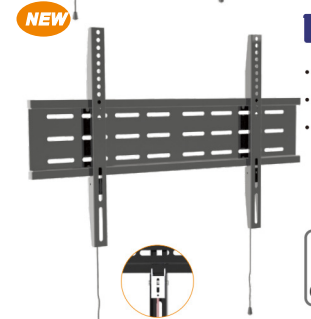

Universal X-Large TV Mounts

NEW

Features:

- 1 Ultra-Slim Design
- 2 Smart locking system, pulling the cord can either lock or unlock the TV in the bracket. This makes life easy when connecting cables or moving the bracket
- 3 Three-line holes design, so that three bolts can be fixed in the vertical wood wall in proper distance each bolt.

Three bolts fix in the vertical wood wall

WMS16-96F

NEW

WMS16-44T

- Ultra Slim Tilt TV Bracket
- Tilt: 0 to 15°
- Smart Locking system
- Bubble level includes

NEW

WMS16-64T

- Ultra Slim Tilt TV Bracket
- Tilt: 0 to 15°
- Smart Locking system
- Bubble level includes

NEW

WMS16-44F

- Ultra Slim Fixed TV Bracket
- Smart Locking system
- Bubble level includes

NEW

WMS16-64F

- Ultra Slim Fixed TV Bracket
- Smart Locking system
- Bubble level includes

WMS03-22F

- Universal Fixed TV Bracket
- Screw locking for safety
- Bubble level includes

WMS05-44F

- Universal Fixed TV Bracket
- Screw locking for safety
- Bubble level includes

WMS03-33F

- Universal Fixed TV Bracket
- Screw locking for safety
- Bubble level includes

WMS05-64F

- Universal Fixed TV Bracket
- Screw locking for safety
- Bubble level includes