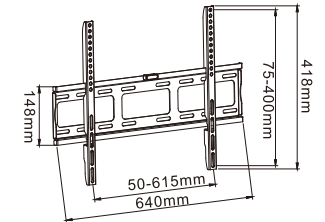

WMS05-44F

- Universal Fixed TV Bracket
- Screw locking for safety
- Bubble level includes

WMS03-33F

- Universal Fixed TV Bracket
- Screw locking for safety
- Bubble level includes

WMS05-64F

- Universal Fixed TV Bracket
- Screw locking for safety
- Bubble level includes