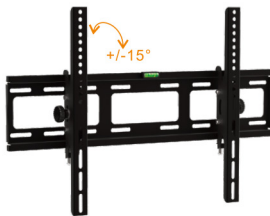

WMS03-22T

- Universal Tilt TV Bracket
- Tilt: -15° - 15°
- Screw locking for safety
- Bubble level includes

WMS05-44T

- Universal Tilt TV Bracket
- Tilt: +/-15°
- Screw locking for safety
- Bubble level includes

WMS03-33T

- Universal Tilt TV Bracket
- Tilt: -15° - 15°
- Screw locking for safety
- Bubble level includes

WMS05-64T

- Universal Tilt TV Bracket
- Tilt: +/-15°
- Screw locking for safety
- Bubble level includes

WMS03-44T

- Universal Tilt TV Bracket
- Tilt: -15° - 15°
- Screw locking for safety
- Bubble level includes

WMS05-74T

- Universal Tilt TV Bracket
- Tilt: +/-15°
- Screw locking for safety
- Bubble level includes