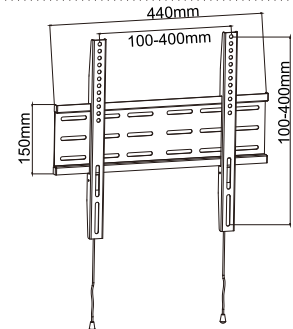

Three bolts fix in the vertical wood wall

WMS16-96F

NEW

WMS16-44T

- Ultra Slim Tilt TV Bracket
- Tilt: 0 to 15°
- Smart Locking system
- Bubble level includes

NEW

WMS16-64T

- Ultra Slim Tilt TV Bracket
- Tilt: 0 to 15°
- Smart Locking system
- Bubble level includes

NEW

WMS16-44F

- Ultra Slim Fixed TV Bracket
- Smart Locking system
- Bubble level includes

NEW

WMS16-64F

- Ultra Slim Fixed TV Bracket
- Smart Locking system
- Bubble level includes

WMS03-22F

- Universal Fixed TV Bracket
- Screw locking for safety
- Bubble level includes