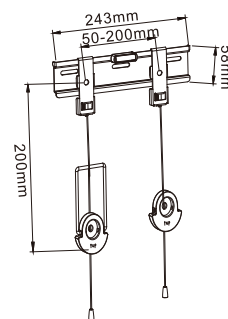

600X400 MAX 50Kg 32"-70" 11mm

WMS08-64F

- Universal Fixed TV Bracket
- Smart Locking system, which means pulling the cord can either lock or unlock the TV in the bracket
- Bubble level includes

600X400 MAX 40Kg 32"-65" 28mm

WMS07-22T

- Universal Tilt TV Bracket
- Tilt: 0 to +12°
- Screw locking for safety
- Bubble level includes

200X200 MAX 35Kg 14"-40" 30mm 0-12°

WMS09-22F

- Universal Fixed TV Bracket
- Smart Locking system, which means pulling the cord can either lock or unlock the TV in the bracket
- Low-Profile (Super Slim)

200X200 MAX 35Kg 14"-40" 11mm

WMS07-44T

- Universal Tilt TV Bracket
- Tilt: 0 to 12°
- Screw locking for safety
- Bubble level includes

400X400 MAX 45Kg 26"-55" 30mm 0-12°

WMS07-64T

- Universal Tilt TV Bracket
- Tilt: 0 to 12°
- Screw locking for safety
- Bubble level includes

WMS03-22T

- Universal Tilt TV Bracket
- Tilt: -15° - 15°
- Screw locking for safety
- Bubble level includes

WMS05-44T

- Universal Tilt TV Bracket
- Tilt: +/-15°
- Screw locking for safety
- Bubble level includes