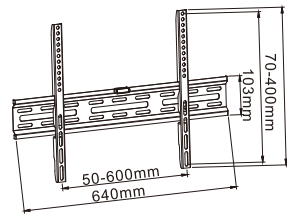

WMS03-44F

- Universal Fixed TV Bracket
- Screw locking for safety
- Bubble level includes

WMS07-22F

- Universal Fixed TV Bracket
- Screw locking for safety
- Bubble level includes

WMS03-64F

- Universal Fixed TV Bracket
- Screw locking for safety
- Bubble level includes

WMS07-44F

- Universal Fixed TV Bracket
- Screw locking for safety
- Bubble level includes

WMS07-64F

- Universal Fixed TV Bracket
- Screw locking for safety
- Bubble level includes

600X400 MAX 50Kg 32"-65" 23mm