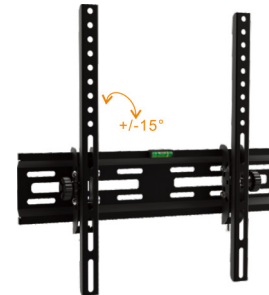

WMS03-33T

- Universal Tilt TV Bracket
- Tilt: -15° - 15°
- Screw locking for safety
- Bubble level includes

WMS05-64T

- Universal Tilt TV Bracket
- Tilt: +/-15°
- Screw locking for safety
- Bubble level includes

WMS03-44T

- Universal Tilt TV Bracket
- Tilt: -15° - 15°
- Screw locking for safety
- Bubble level includes

WMS05-74T

- Universal Tilt TV Bracket
- Tilt: +/-15°
- Screw locking for safety
- Bubble level includes