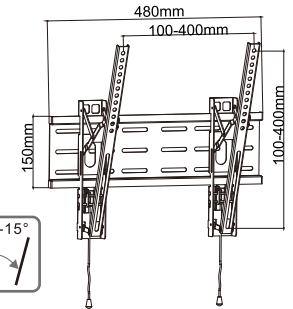

Three bolts fix in the vertical wood wall

WMS16-96F

NEW

WMS16-44T

- Ultra Slim Tilt TV Bracket
- Tilt: 0 to 15°
- Smart Locking system
- Bubble level includes

NEW

WMS16-64T

- Ultra Slim Tilt TV Bracket
- Tilt: 0 to 15°
- Smart Locking system
- Bubble level includes

NEW

WMS16-44F

- Ultra Slim Fixed TV Bracket
- Smart Locking system
- Bubble level includes

NEW

WMS16-64F

- Ultra Slim Fixed TV Bracket
- Smart Locking system
- Bubble level includes

WMS03-22F

- Universal Fixed TV Bracket
- Screw locking for safety
- Bubble level includes