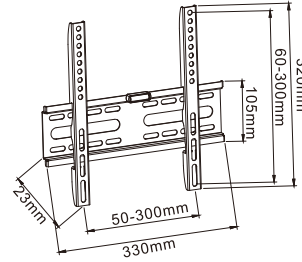

Three bolts fix in the vertical wood wall

WMS16-96F

NEW

WMS16-44T

- Ultra Slim Tilt TV Bracket
- Tilt: 0 to 15°
- Smart Locking system
- Bubble level includes

NEW

WMS16-64T

- Ultra Slim Tilt TV Bracket
- Tilt: 0 to 15°
- Smart Locking system
- Bubble level includes

NEW

WMS16-44F

- Ultra Slim Fixed TV Bracket
- Smart Locking system
- Bubble level includes

NEW

WMS16-64F

- Ultra Slim Fixed TV Bracket
- Smart Locking system
- Bubble level includes

WMS03-22F

- Universal Fixed TV Bracket
- Screw locking for safety
- Bubble level includes

WMS05-44F

- Universal Fixed TV Bracket
- Screw locking for safety
- Bubble level includes

WMS03-33F

- Universal Fixed TV Bracket
- Screw locking for safety
- Bubble level includes

WMS05-64F

- Universal Fixed TV Bracket
- Screw locking for safety
- Bubble level includes