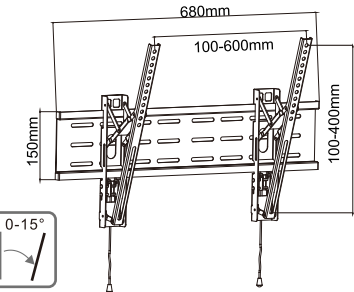

Three bolts fix in the vertical wood wall

WMS16-96F

NEW

WMS16-44T

- Ultra Slim Tilt TV Bracket
- Tilt: 0 to 15°
- Smart Locking system
- Bubble level includes

NEW

WMS16-64T

- Ultra Slim Tilt TV Bracket
- Tilt: 0 to 15°
- Smart Locking system
- Bubble level includes

NEW

WMS16-44F

- Ultra Slim Fixed TV Bracket
- Smart Locking system
- Bubble level includes

NEW

WMS16-64F

- Ultra Slim Fixed TV Bracket
- Smart Locking system
- Bubble level includes

WMS03-22F

- Universal Fixed TV Bracket
- Screw locking for safety
- Bubble level includes